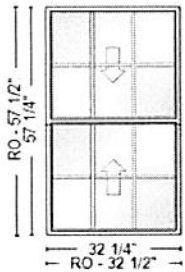

End Line 800 Description

ReliaBilt
32 1/4-in x 57 1/4-in | Series 3201 Best Buy
Double Hung |
Equal Sash | White
Ultra Low-E w/ Argon | Clear | Single Strength |
5/8-in Contour GBG
Color Matched Hardware
Half Screen | Standard Charcoal Fiberglass
Mesh

Glass Warranty

Product Warranty