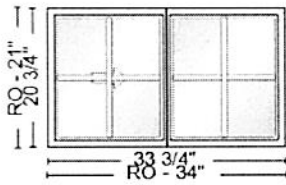

End Line 2200 Description

ReliaBilt
33 3/4-in x 20 3/4-in | Series 3050 Economy 2
Lite Slider |
Equal Sash | XO | White
No Low-E | Clear | Single Strength | 5/8-in
Contour GBG
Color Matched Hardware
Half Screen | Standard Charcoal Fiberglass
Mesh

Product Warranty