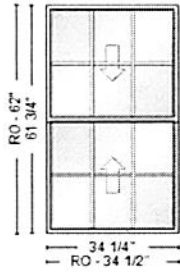

End Line 600 Description

ReliaBilt
34 1/4-in x 61 3/4-in | Series 3201 Best Buy
Double Hung |
Equal Sash | White
Ultra Low-E w/ Argon | Clear | Single Strength |
5/8-in Contour GBG
Color Matched Hardware
Half Screen | Standard Charcoal Fiberglass
Mesh

Glass Warranty

Product Warranty