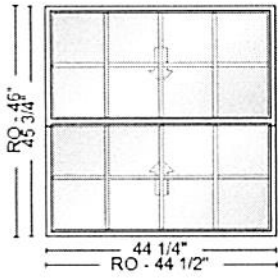

ReliaBilt
44 1/4-in x 45 3/4-in | Series 3201 Best Buy
Double Hung |
Equal Sash | White
Ultra Low-E w/ Argon | Clear | Single Strength |
5/8-in Contour GBG
Color Matched Hardware
Half Screen | Standard Charcoal Fiberglass
Mesh

Glass Warranty

Product Warranty