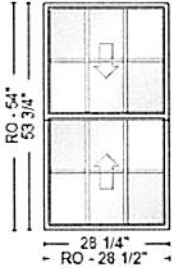

End Line 1200 Description

ReliaBilt
28 1/4-in x 53 3/4-in | Series 3201 Best Buy
Double Hung |
Equal Sash | White
Ultra Low-E w/ Argon | Clear | Single Strength |
5/8-in Contour GBG
Color Matched Hardware
Half Screen | Standard Charcoal Fiberglass
Mesh

Glass Warranty

Product Warranty