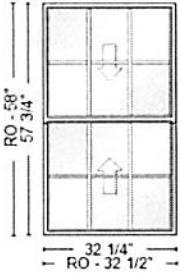

ReliaBilt
32 1/4-in x 57 3/4-in | Series 3201 Best Buy
Double Hung |
Equal Sash | White
Ultra Low-E w/ Argon | Clear | Single Strength |
5/8-in Contour GBG
Color Matched Hardware
Half Screen | Standard Charcoal Fiberglass
Mesh

Glass Warranty

Product Warranty