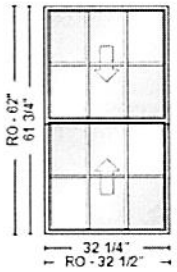

Begin Line 200 Description

---- Line 200-1 ----

ReliaBilt | Double Hung | 36 1/4-in x 61 3/4-in
 | 3201 Best Buy | Double Hung | Equal None |
 36 1/4-in | 61 3/4-in |

Complete Unit | White | Ultra Low-E w/ Argon
 | Clear | Single Strength | 5/8-in Contour GBG
 | 3W2H | Colonial | Multi-Cavity Foam Filled
 Frame | Color Matched Hardware | Double
 Sash Lock | Standard Night Latch | Half Screen
 | Standard Charcoal Fiberglass Mesh | Installed
 in Window | Head Expander | Lifetime Glass
 Breakage Only | ADW-M-409-02389-00002 |
 0.29 | 0.19 | 55 | 0.44 | FL20473 | WIN-1209 |
 DP35: Size Tested 72-in x 80-in |

In-Store Pick-Up |

End Line 200 Description

ReliaBilt
 32 1/4-in x 61 3/4-in | Series 3201 Best Buy
 Double Hung |
 Equal Sash | White
 Ultra Low-E w/ Argon | Clear | Single Strength |
 5/8-in Contour GBG
 Color Matched Hardware
 Half Screen | Standard Charcoal Fiberglass
 Mesh