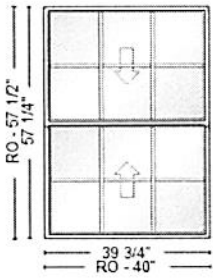

ReliaBilt
39 3/4-in x 57 1/4-in | Series 3201 Best Buy
Double Hung |
Equal Sash | White
Ultra Low-E w/ Argon | Clear | Single Strength |
5/8-in Contour GBG
Color Matched Hardware
Half Screen | Standard Charcoal Fiberglass
Mesh

Glass Warranty

Product Warranty