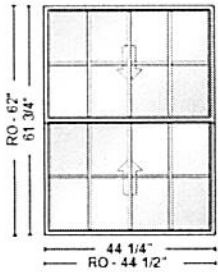

Phone: (330) 908-2750

Item Total: 44
PreSavings Total: \$12,817.31
Freight Total: \$0.00
Labor Total: \$0.00
Pre-Tax Total: \$12,817.31

ReliaBilt
 44 1/4-in x 61 3/4-in | Series 3201 Best Buy
 Double Hung |
 Equal Sash | White
 Ultra Low-E w/ Argon | Clear | Single Strength |
 5/8-in Contour GBG
 Color Matched Hardware
 Half Screen | Standard Charcoal Fiberglass
 Mesh