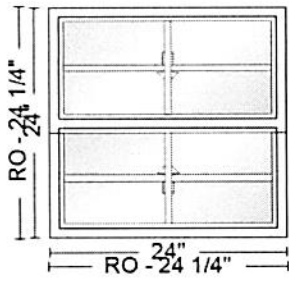

ReliaBilt
24-in x 24-in | Series 3201 Good Double Hung |
Equal Sash | White
Low-E | Obscure | Double Strength | 5/8-in
Contour GBG
Color Matched Hardware
Full Screen | Standard Charcoal Fiberglass Mesh

Room Location: None Assigned

Product Warranty

Line #	Item Summary	Production Time	Was Price	Now Price	Quantity	Total Savings	Pre-Tax Total
2000-1	ReliaBilt 3201 Good Double Hung 24 x 24	15 days	$495.95	$495.95	1		$495.95

Begin Line 2000 Description

---- Line 2000-1 ----

ReliaBilt | Double Hung | 24-in x 24-in | 3201
Good | Double Hung | Equal None | 24-in | 24-
in |

Complete Unit | White | Low-E | Obscure |
Double Strength | 5/8-in Contour GBG | 2W2H
| Colonial | Color Matched Hardware |
Standard Night Latch | Full Screen | Standard
Charcoal Fiberglass Mesh | Installed in Window
| Head Expander | None | ADW-M-409-02233-
00002 | 0.34 | 0.26 | 51 | 0.47 | FL20473 |
WIN-1209 | DP35: Size Tested 72-in x 80-in |

In-Store Pick-Up |