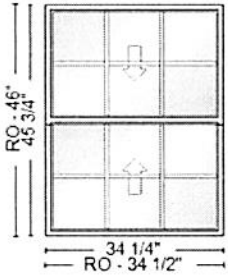

ReliaBilt
34 1/4-in x 45 3/4-in | Series 3201 Best Buy
Double Hung |
Equal Sash | White
Ultra Low-E w/ Argon | Clear | Single Strength |
5/8-in Contour GBG
Color Matched Hardware
Half Screen | Standard Charcoal Fiberglass
Mesh

Glass Warranty

Product Warranty