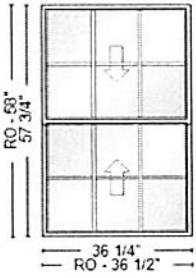

ReliaBilt
36 1/4-in x 57 3/4-in | Series 3201 Best Buy
Double Hung |
Equal Sash | White
Ultra Low-E w/ Argon | Clear | Single Strength |
5/8-in Contour GBG
Color Matched Hardware
Half Screen | Standard Charcoal Fiberglass
Mesh

Glass Warranty

Product Warranty