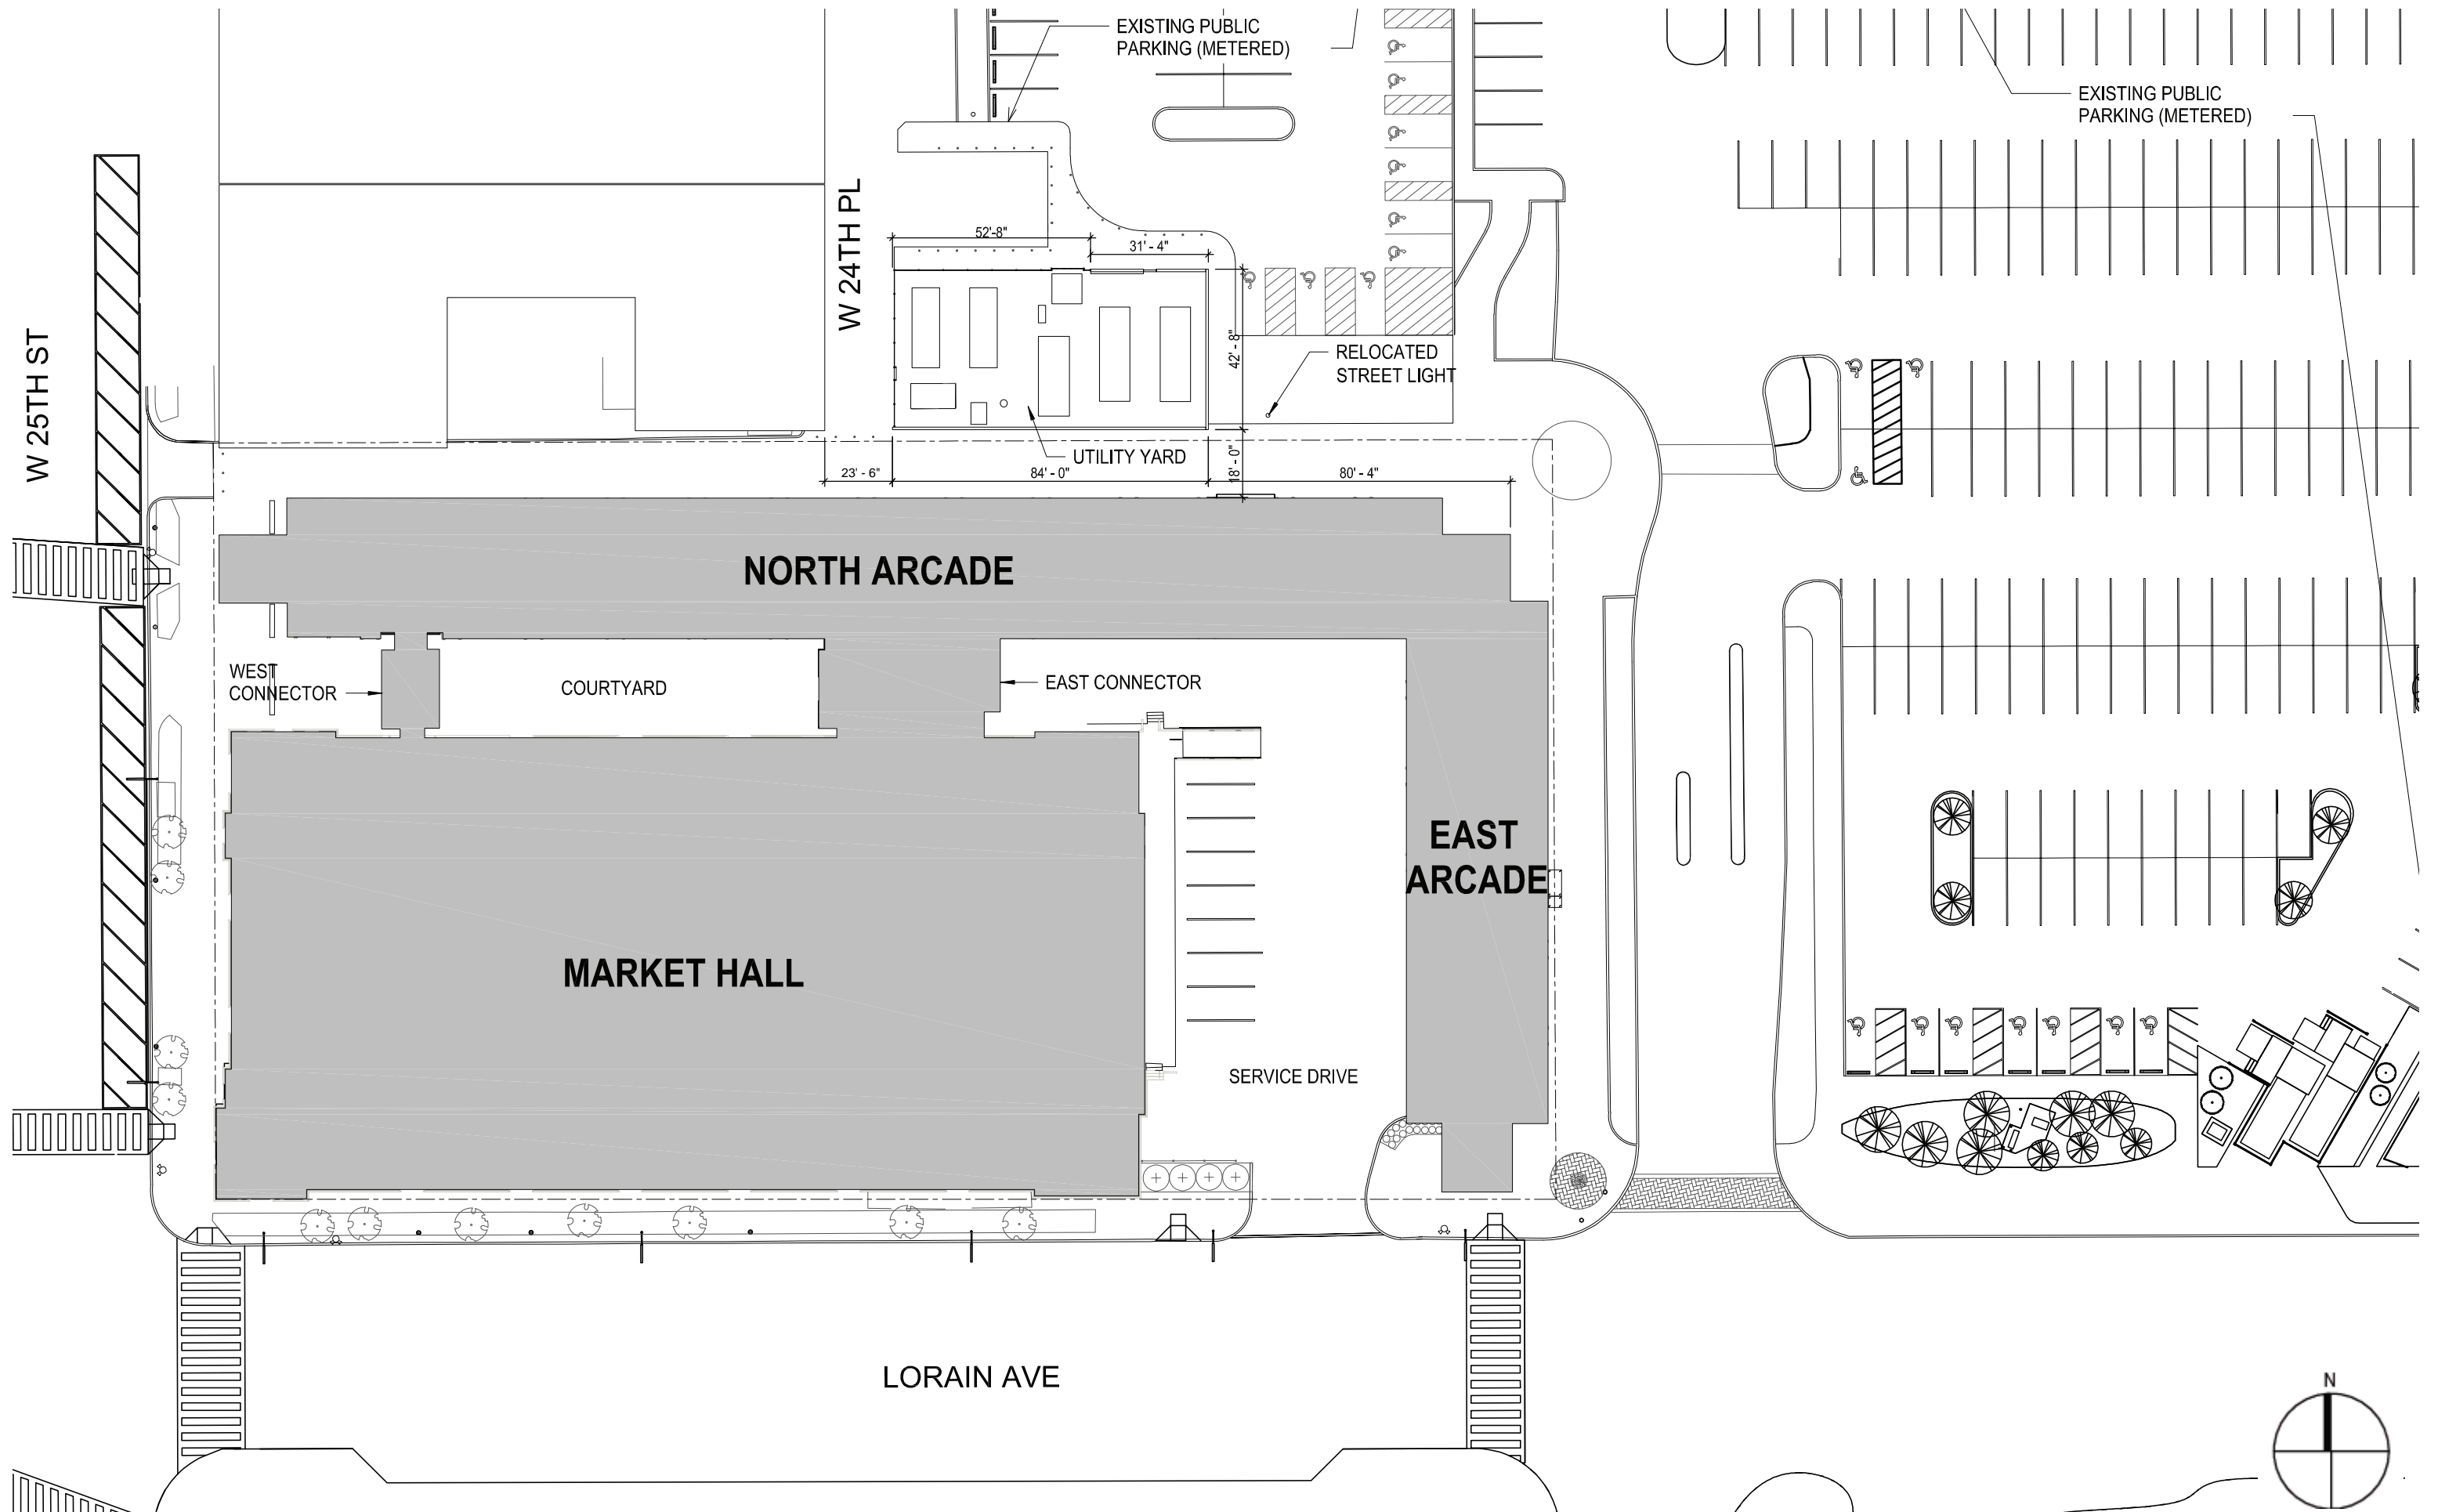

West Side Market West 24th Place

Utility Yard Fencing/Screening

Project Representatives: Amy Haney, DLR Group

Ward 3: Councilmember McCormack

PROPOSED UTILITY YARD FENCE

Design Review

**WEST SIDE MARKET RENOVATION AND ADDITION
CLEVELAND, OHIO - OHIO CITY**