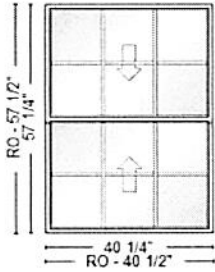

End Line 400 Description

ReliaBilt
40 1/4-in x 57 1/4-in | Series 3201 Best Buy
Double Hung |
Equal Sash | White
Ultra Low-E w/ Argon | Clear | Single Strength |
5/8-in Contour GBG
Color Matched Hardware
Half Screen | Standard Charcoal Fiberglass
Mesh

Glass Warranty

Product Warranty