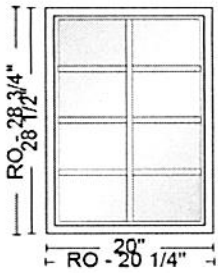

End Line 2000 Description

ReliaBilt
20-in x 28 1/2-in | Series 3050 Economy Picture
Window |
White
No Low-E | Clear | Double Strength | 5/8-in
Contour GBG

Room Location: None Assigned

Product Warranty