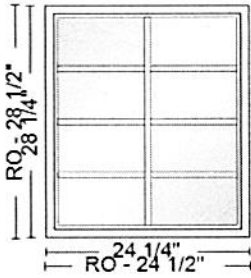

ReliaBilt
24 1/4-in x 28 1/4-in | Series 3050 Economy
Picture Window |
White
No Low-E | Clear | Double Strength | 5/8-in
Contour GBG

Product Warranty