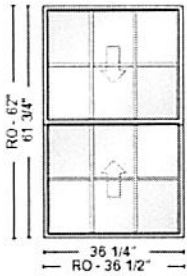

Begin Line 100 Description

---- Line 100-1 ----

ReliaBilt | Double Hung | 44 1/4-in x 61 3/4-in
 | 3201 Best Buy | Double Hung | Equal None |
 44 1/4-in | 61 3/4-in |

Complete Unit | White | Ultra Low-E w/ Argon
 | Clear | Single Strength | 5/8-in Contour GBG
 | 4W2H | Colonial | Multi-Cavity Foam Filled
 Frame | Color Matched Hardware | Double
 Sash Lock | Standard Night Latch | Half Screen
 | Standard Charcoal Fiberglass Mesh | Installed
 in Window | Head Expander | Lifetime Glass
 Breakage Only | ADW-M-409-02389-00002 |
 0.29 | 0.19 | 55 | 0.44 | FL20473 | WIN-1209 |
 DP35: Size Tested 72-in x 80-in |

In-Store Pick-Up |

End Line 100 Description

ReliaBilt
 36 1/4-in x 61 3/4-in | Series 3201 Best Buy
 Double Hung |
 Equal Sash | White
 Ultra Low-E w/ Argon | Clear | Single Strength |
 5/8-in Contour GBG
 Color Matched Hardware
 Half Screen | Standard Charcoal Fiberglass
 Mesh