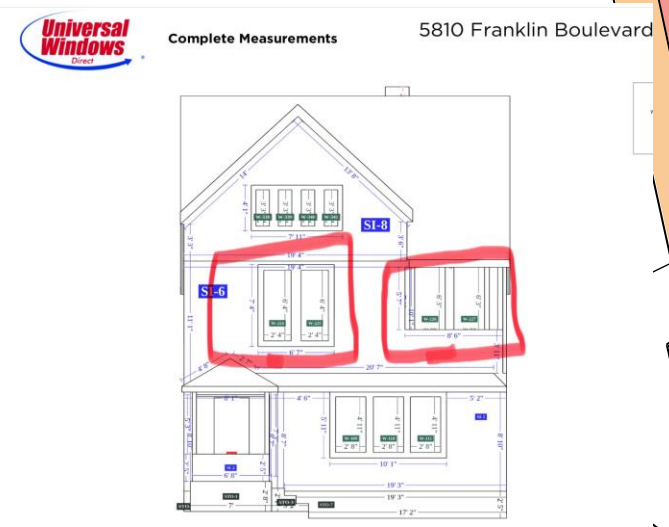

16

DOES IT MATCH THE NEIGHBORHOOD?

- Replacing 4 existing windows with 100% pure virgin vinyl Taylor fit custom replacements to match the existing openings and color.
- 2 of the windows are located on the 2nd level hallway of the property.
- 2 of the windows are located on the 2nd floor in the tenants unit causing high energy bills monthly.