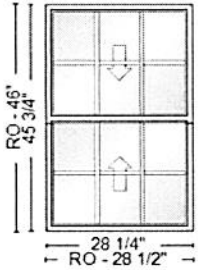

End Line 1600 Description

ReliaBilt
28 1/4-in x 45 3/4-in | Series 3201 Best Buy
Double Hung |
Equal Sash | White
Ultra Low-E w/ Argon | Clear | Single Strength |
5/8-in Contour GBG
Color Matched Hardware
Half Screen | Standard Charcoal Fiberglass
Mesh

Glass Warranty

Product Warranty