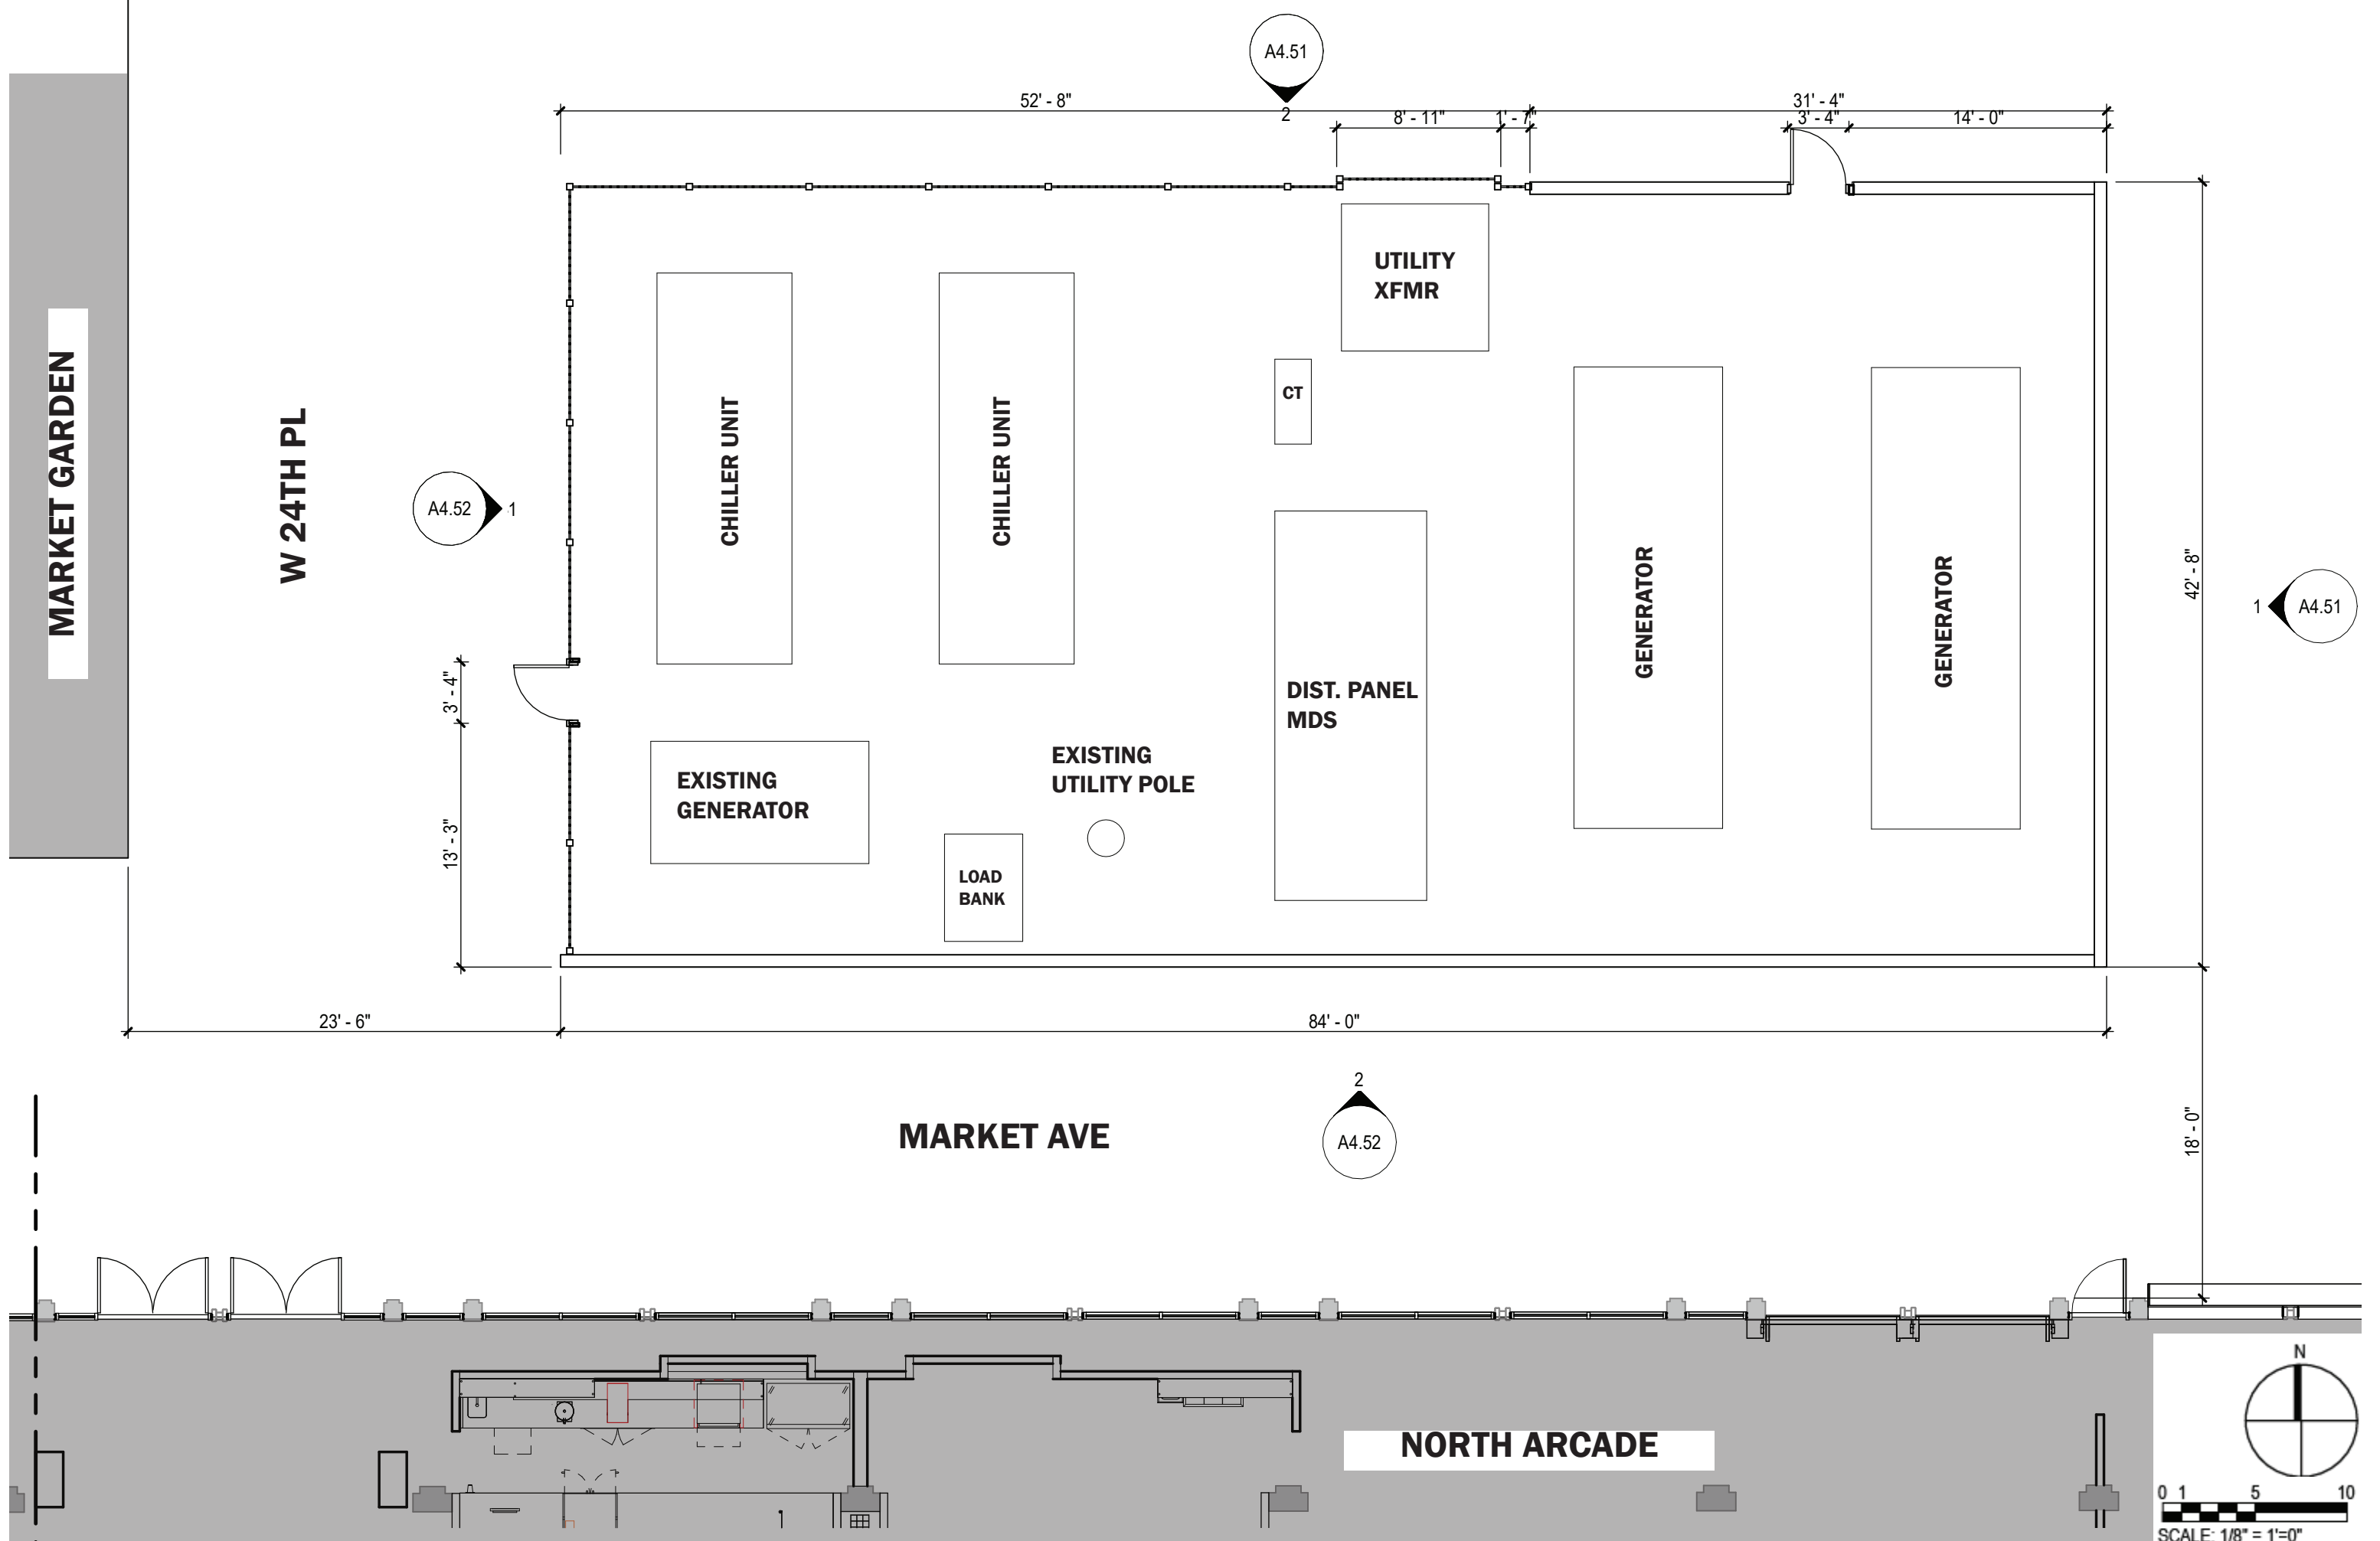

West Side Market West 24th Place

Utility Yard Fencing/Screening

Project Representatives: Amy Haney, DLR Group

Ward 3: Councilmember McCormack

PROPOSED UTILITY YARD FENCE

Design Review

**WEST SIDE MARKET RENOVATION AND ADDITION
CLEVELAND, OHIO - OHIO CITY**