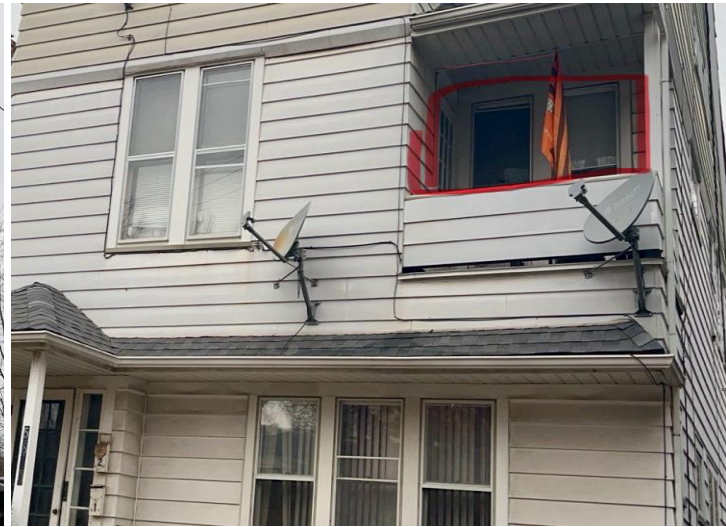

The answer to both questions is the metal spacer that holds the glass panes together. At the edge of an insulating glass unit, the glass is physically connected by a metal spacer which gives the unit its structural stability. But the metal connection also permits heat loss by conduction, so much that current glass edges can lose energy as a rate of 120% greater than the center of the glass. To improve a window's insulation capability, "cold edges" can be replaced with less conductive "warm edge" spacers.

16

DOES IT MATCH THE NEIGHBORHOOD?

- Replacing 4 existing windows with 100% pure virgin vinyl Taylor fit custom replacements to match the existing openings and color.
- 2 of the windows are located on the 2nd level hallway of the property.
- 2 of the windows are located on the 2nd floor in the tenants unit causing high energy bills monthly.