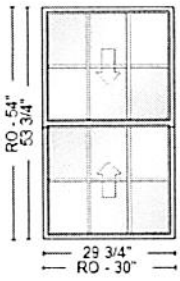

ReliaBilt
29 3/4-in x 53 3/4-in | Series 3201 Best Buy
Double Hung |
Equal Sash | White
Ultra Low-E w/ Argon | Clear | Single Strength |
5/8-in Contour GBG
Color Matched Hardware
Half Screen | Standard Charcoal Fiberglass
Mesh

Glass Warranty

Product Warranty