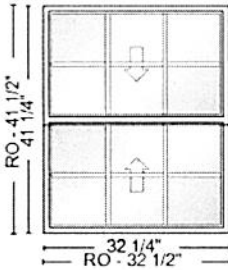

End Line 1800 Description

ReliaBilt
32 1/4-in x 41 1/4-in | Series 3201 Good Double
Hung |
Equal Sash | White
Low-E | Obscure | Double Strength | 5/8-in
Contour GBG
Color Matched Hardware
Full Screen | Standard Charcoal Fiberglass Mesh

Product Warranty