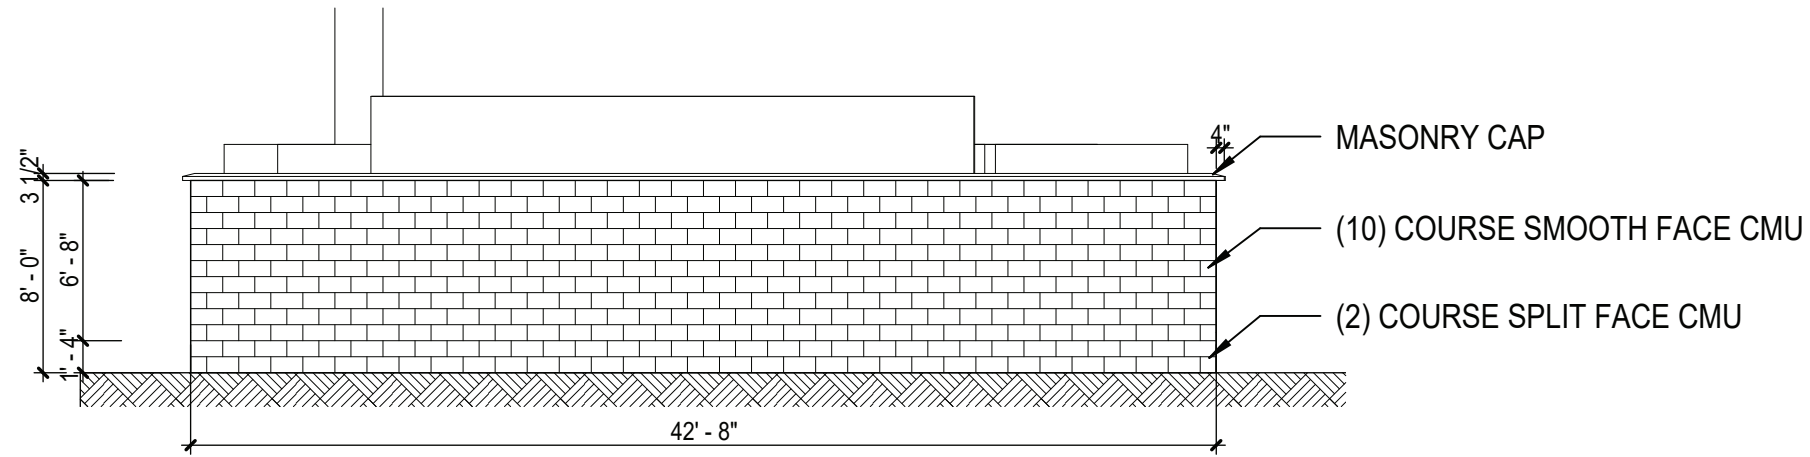

West Side Market West 24th Place

Utility Yard Fencing/Screening

Project Representatives: Amy Haney, DLR Group

Ward 3: Councilmember McCormack

PROPOSED UTILITY YARD FENCE

Design Review

**WEST SIDE MARKET RENOVATION AND ADDITION
CLEVELAND, OHIO - OHIO CITY**