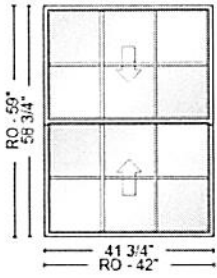

ReliaBilt
41 3/4-in x 58 3/4-in | Series 3201 Best Buy
Double Hung |
Equal Sash | White
Ultra Low-E w/ Argon | Clear | Single Strength |
5/8-in Contour GBG
Color Matched Hardware
Half Screen | Standard Charcoal Fiberglass
Mesh

Glass Warranty

Product Warranty