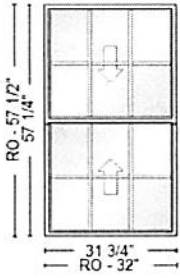

ReliaBilt
31 3/4-in x 57 1/4-in | Series 3201 Best Buy
Double Hung |
Equal Sash | White
Ultra Low-E w/ Argon | Clear | Single Strength |
5/8-in Contour GBG
Color Matched Hardware
Half Screen | Standard Charcoal Fiberglass
Mesh

Glass Warranty

Product Warranty