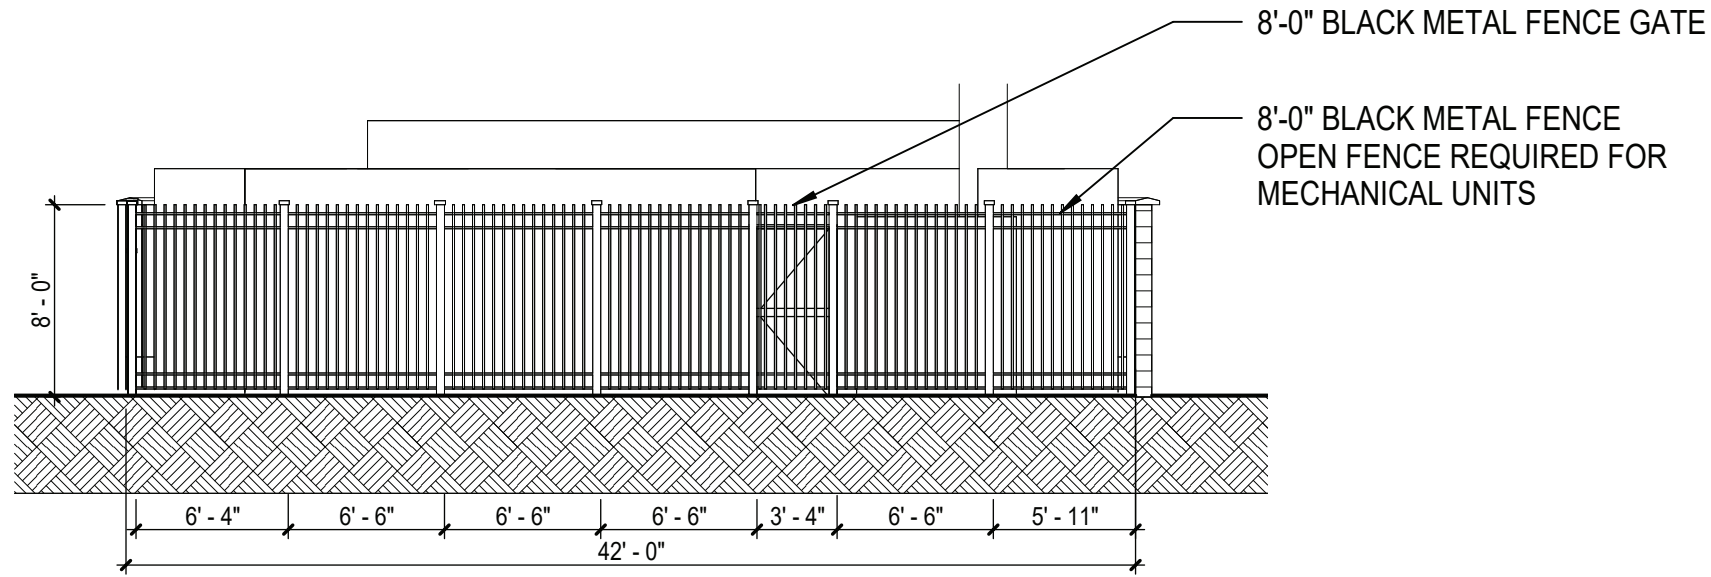

2 Utility Yard North Elevation 02
A4.51 SCALE: 1/8" = 1'-0"

1 Utility Yard West Elevation 03
A4.52 SCALE: 1/8" = 1'-0"